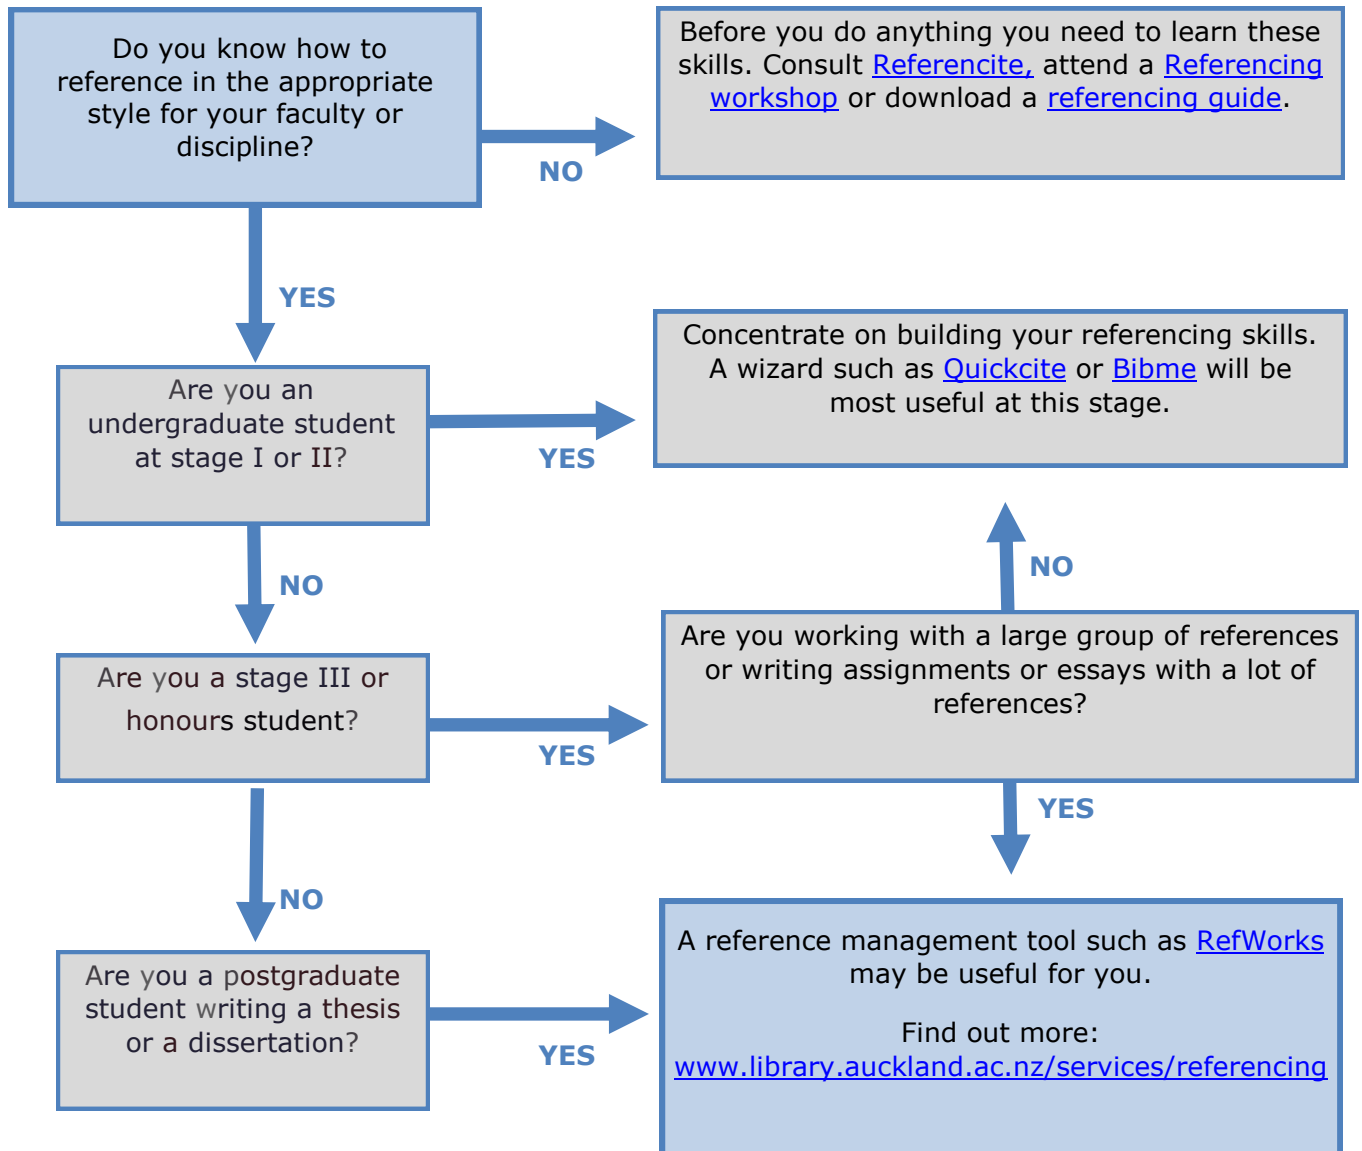

## Should I use a reference management tool?

Note: These recommendations are dependent upon the advice of your supervisor or course co-ordinator.

Libraries and Learning Services Referencing page: [www.library.auckland.ac.nz/services/referencing](http://www.library.auckland.ac.nz/services/referencing)